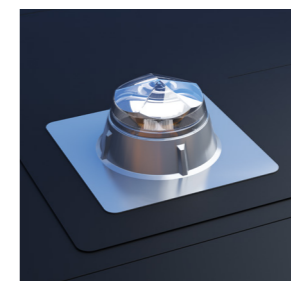

**Bold Roll Roof**

**Flat Felt/Asphalt Membrane Roof**

**Flat**

**Flat EPDM Rubber Roof**

*\*Contact us for more information on metal roofs.*

4. Choose from our range of ceiling diffusers for SUNPIPE or SUNPIPE LuxLoop: