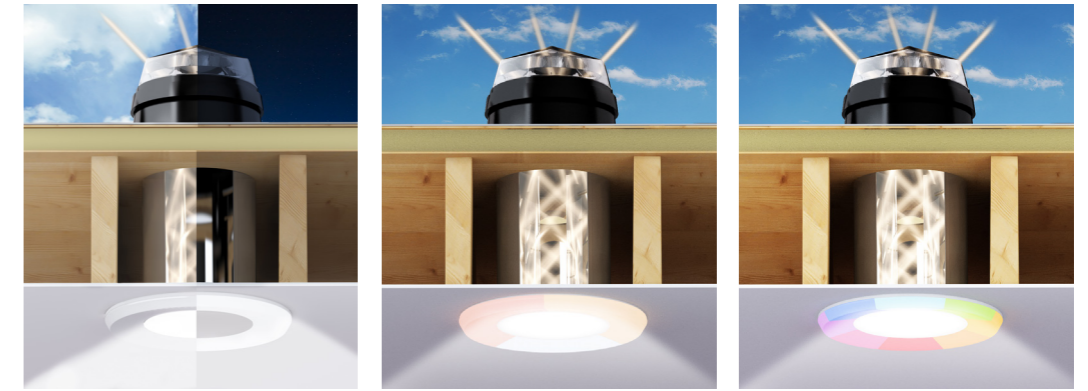

4. Choose from our range of ceiling diffusers for SUNPIPE or SUNPIPE LuxLoop:

SUNPIPE

The following range of diffusers is available for the **SUNPIPE 230mm, 300 mm, 450 mm and 530 mm.**

We offer a high quality product both in terms of aesthetics and installation.

Modern finishes

Quick and secure installation

Tighter fit

Less maintenance

4 Stylish options to choose from:

You can choose a **white satin** or **stainless steel bezel**. (**Opaque Glass panel** is only available with stainless steel bezel and for 230 and 300 mm Sunpipe).

Orion
(Curved Microprism)

Contemporary
(Flat Microprism)

Elite
(Flat Frosted Polycarbonate)

Opaque Glass
(Flat)

Step 1
Type of **Bezel** (Colour/Material):

White Satin
(Not available with opaque glass)

Stainless Steel Metal

Type of **Diffuser Panel** (Shape/Material):

Step 2
Shape:
Curved (*Orion only)

Step 3
Material:
Microprism Polycarbonate

Flat

Frosted Polycarbonate

Opaque Glass

*All diffusers are able to be retrofitted to existing SUNPIPE installations and a new backing template will be provided in all new orders.

5. Choose Control Option for Sunpipe LuxLoop:

Standard On/Off

Smart/Dimmer: Fully automatic and reactive to illumination and motion.

Circadian/Halcyon: Wireless, biologically optimised and fully customisable.

6. Choose Additional/Optional Items

Additional Items

610 mm
Pipe Extension

45° Adjustable
Elbow

30° Adjustable
Elbow

Integral Light Kit
50 W Halogen
including transformer

Motorised Light
Shut-off Damper

Specialist Additional Items

Stainless Steel
Security Screws

Intumescent
Fire Collar

Fireguard Ceiling
Diffuser

Soundguard Ceiling
Diffuser

Stainless Steel
Security Bars

SUNPIPE LuxLoop

Below Ceiling (BC):

Plasterboard and similar. Suitable for all surface mount applications including vertical and horizontal faces. Efficacy up to 83 luminaire lumens per circuit watt.

In-Ceiling (IC):

Suitable for standard 595 mm x 595 mm suspended ceiling grids. Efficacy up to 90 luminaire lumens per circuit watt.