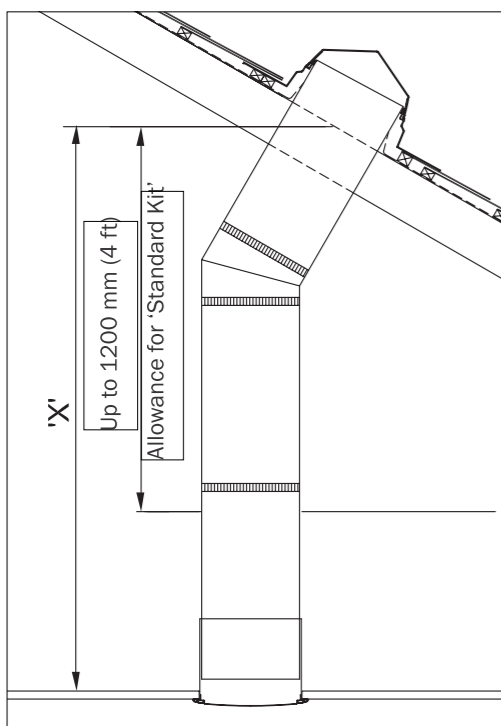

SUNPIPE® Selection Criteria

SUNPIPE Size Selection

Area to be Lit (To a Normal Daylight Condition)	SUNPIPE Size
Approx 7.5 m² (80 Sq. ft.)	230 mm (9" dia)
Approx 14 m² (150 Sq. ft.)	300 mm (12" dia)
Approx 22 m² (230 Sq. ft.)	450 mm (18" dia)
Approx 40 m² (430 Sq. ft.)	530 mm (21" dia)

Extension SUNPIPE Calculation

Overall Length ('X')	No. of Extension SUNPIPE
Up to 1200 mm (4 ft)	None
1200 mm (4 ft) to 1800 mm (6 ft)	One
1800 mm (6 ft) to 2400 mm (8 ft)	Two
2400 mm (8 ft) to 3000 mm (10 ft)	Three
3000 mm (10 ft) to 3660 mm (12 ft)	Four
Over 3660 mm (12 ft) add one length per extra 610 mm (2 ft)	

Every kit includes the Slip Length, which is 250 mm (10") long. It is designed to slide over the bottom of the last pipe.

This gives some tolerance and allows for the thickness of the ceiling. The overlap should be in the region of 150 mm (6"), i.e. this gives approximately 100 mm (4") extension on the SUNPIPE length.

The process to choose the correct system for your building application is described below:
Please note SUNPIPE LuxLoop is only available for the 300 mm SUNPIPE system.

1. Choose Diamond Dome or Square SUNPIPE:

3. Choose Roof Finish: