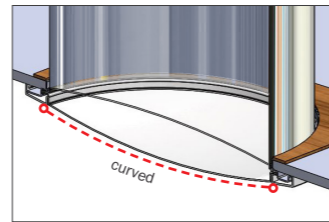

Type of **Diffuser Panel** (Shape/Material):

Step 2
Shape:
Curved (*Orion only)