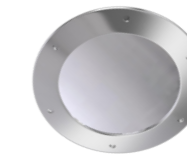

Intumescent
Fire Collar